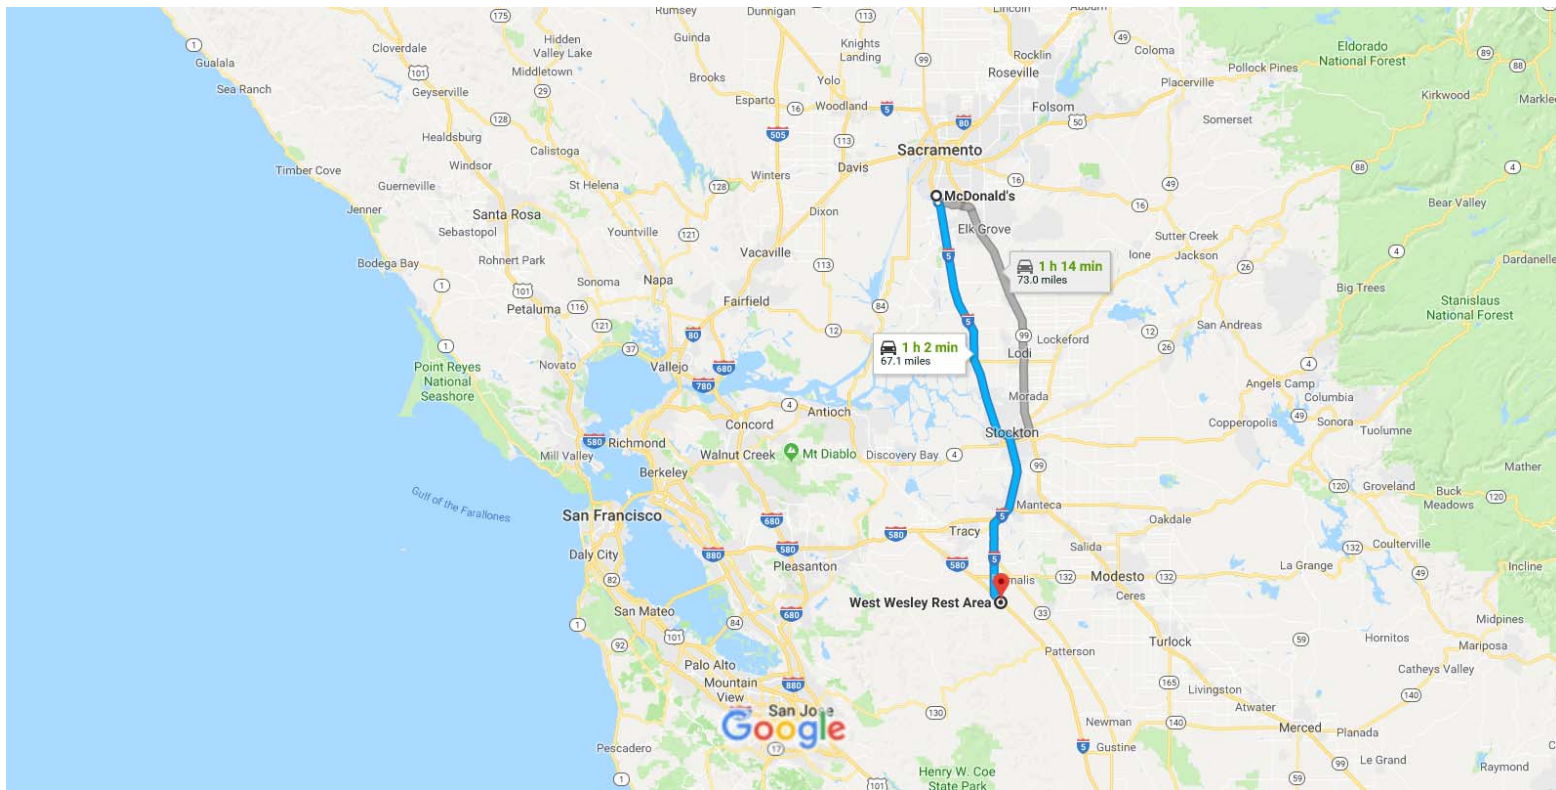

McDonald's, Pocket Road, Sacramento, CA to West Wesley Rest Area, Westley, CA 95387

Drive 67.1 miles, 1 h 2 min

Map data ©2018 Google 10 mi

McDonald's

8940 Pocket Rd, Sacramento, CA 95831

- ↑ 1. Head east on Pocket Rd toward Freeport Blvd 0.1 mi

- ↘ 2. Turn right at the 1st cross street onto Freeport Blvd 1.1 mi

- ↙ 3. Turn left onto Cosumnes River Blvd 0.2 mi

- ↗ 4. Turn right to merge onto I-5 S 64.8 mi

- ↑ 5. I-5 S turns slightly right and becomes I-5 S 0.6 mi

- ↘ 6. Take exit 445 0.3 mi

[i](#) Destination will be on the right

West Wesley Rest Area

Westley, CA 95387

These directions are for planning purposes only. You may find that construction projects, traffic, weather, or other events may cause conditions to differ from the map results, and you should plan your route accordingly. You must obey all signs or notices regarding your route.