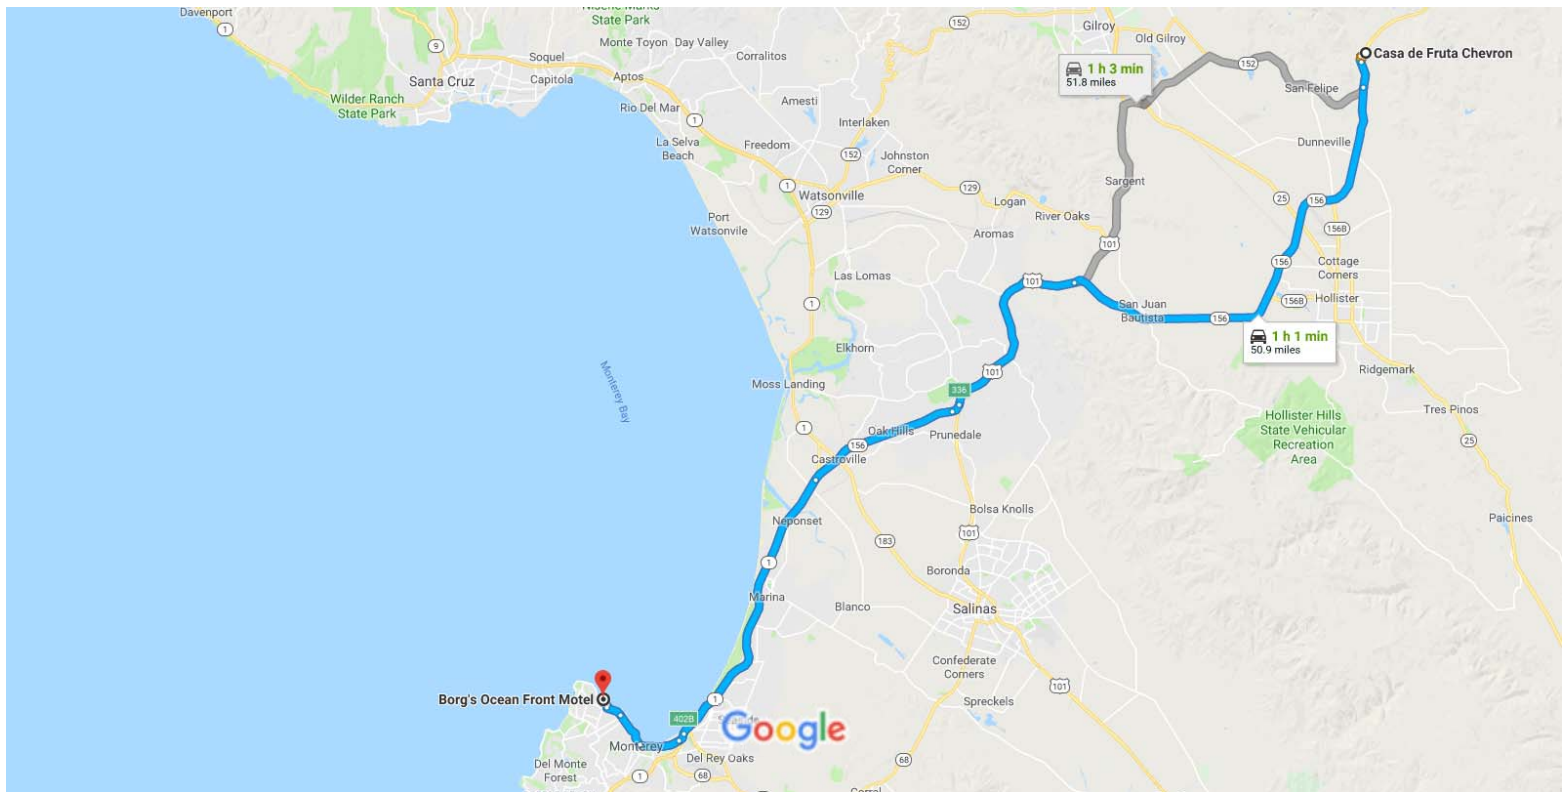

Casa de Fruta Chevron to Borg's Ocean Front Motel

Drive 50.9 miles, 1 h 1 min

Map data ©2018 Google 2 mi

Casa de Fruta Chevron

10011 Pacheco Pass Highway 152, Hollister, CA 95023

Get on CA-152 W from Casa De Fruta Pkwy

- ↑ 1. Head west toward Casa De Fruta Pkwy 2 min (0.6 mi)

- ↶ 2. Turn left onto Casa De Fruta Pkwy 108 ft

- ↷ 3. Turn right 0.2 mi

- ↶ 4. Turn left to merge onto CA-152 W toward Gilroy 0.1 mi

- ↶ 4. Turn left to merge onto CA-152 W toward Gilroy 0.2 mi

Take Hwy 156 W/CA-156 W, US-101 S and CA-1 S to Del Monte Ave in Monterey. Take exit 402B from CA-1 S

- ↶ 5. Merge onto CA-152 W 48 min (46.2 mi)

- ↶ 6. Keep left to continue on Hwy 156 W/CA-156 W, follow signs for Hollister 1.0 mi

-  13. Keep right to continue on Lighthouse Ave 1.4 mi

-  14. Continue onto Central Ave 0.6 mi

-  15. Turn right onto 14th St 453 ft

-  16. Turn left onto Ocean View Blvd 0.2 mi

-  17. Turn right to stay on Ocean View Blvd 0.2 mi
 -  Destination will be on the left